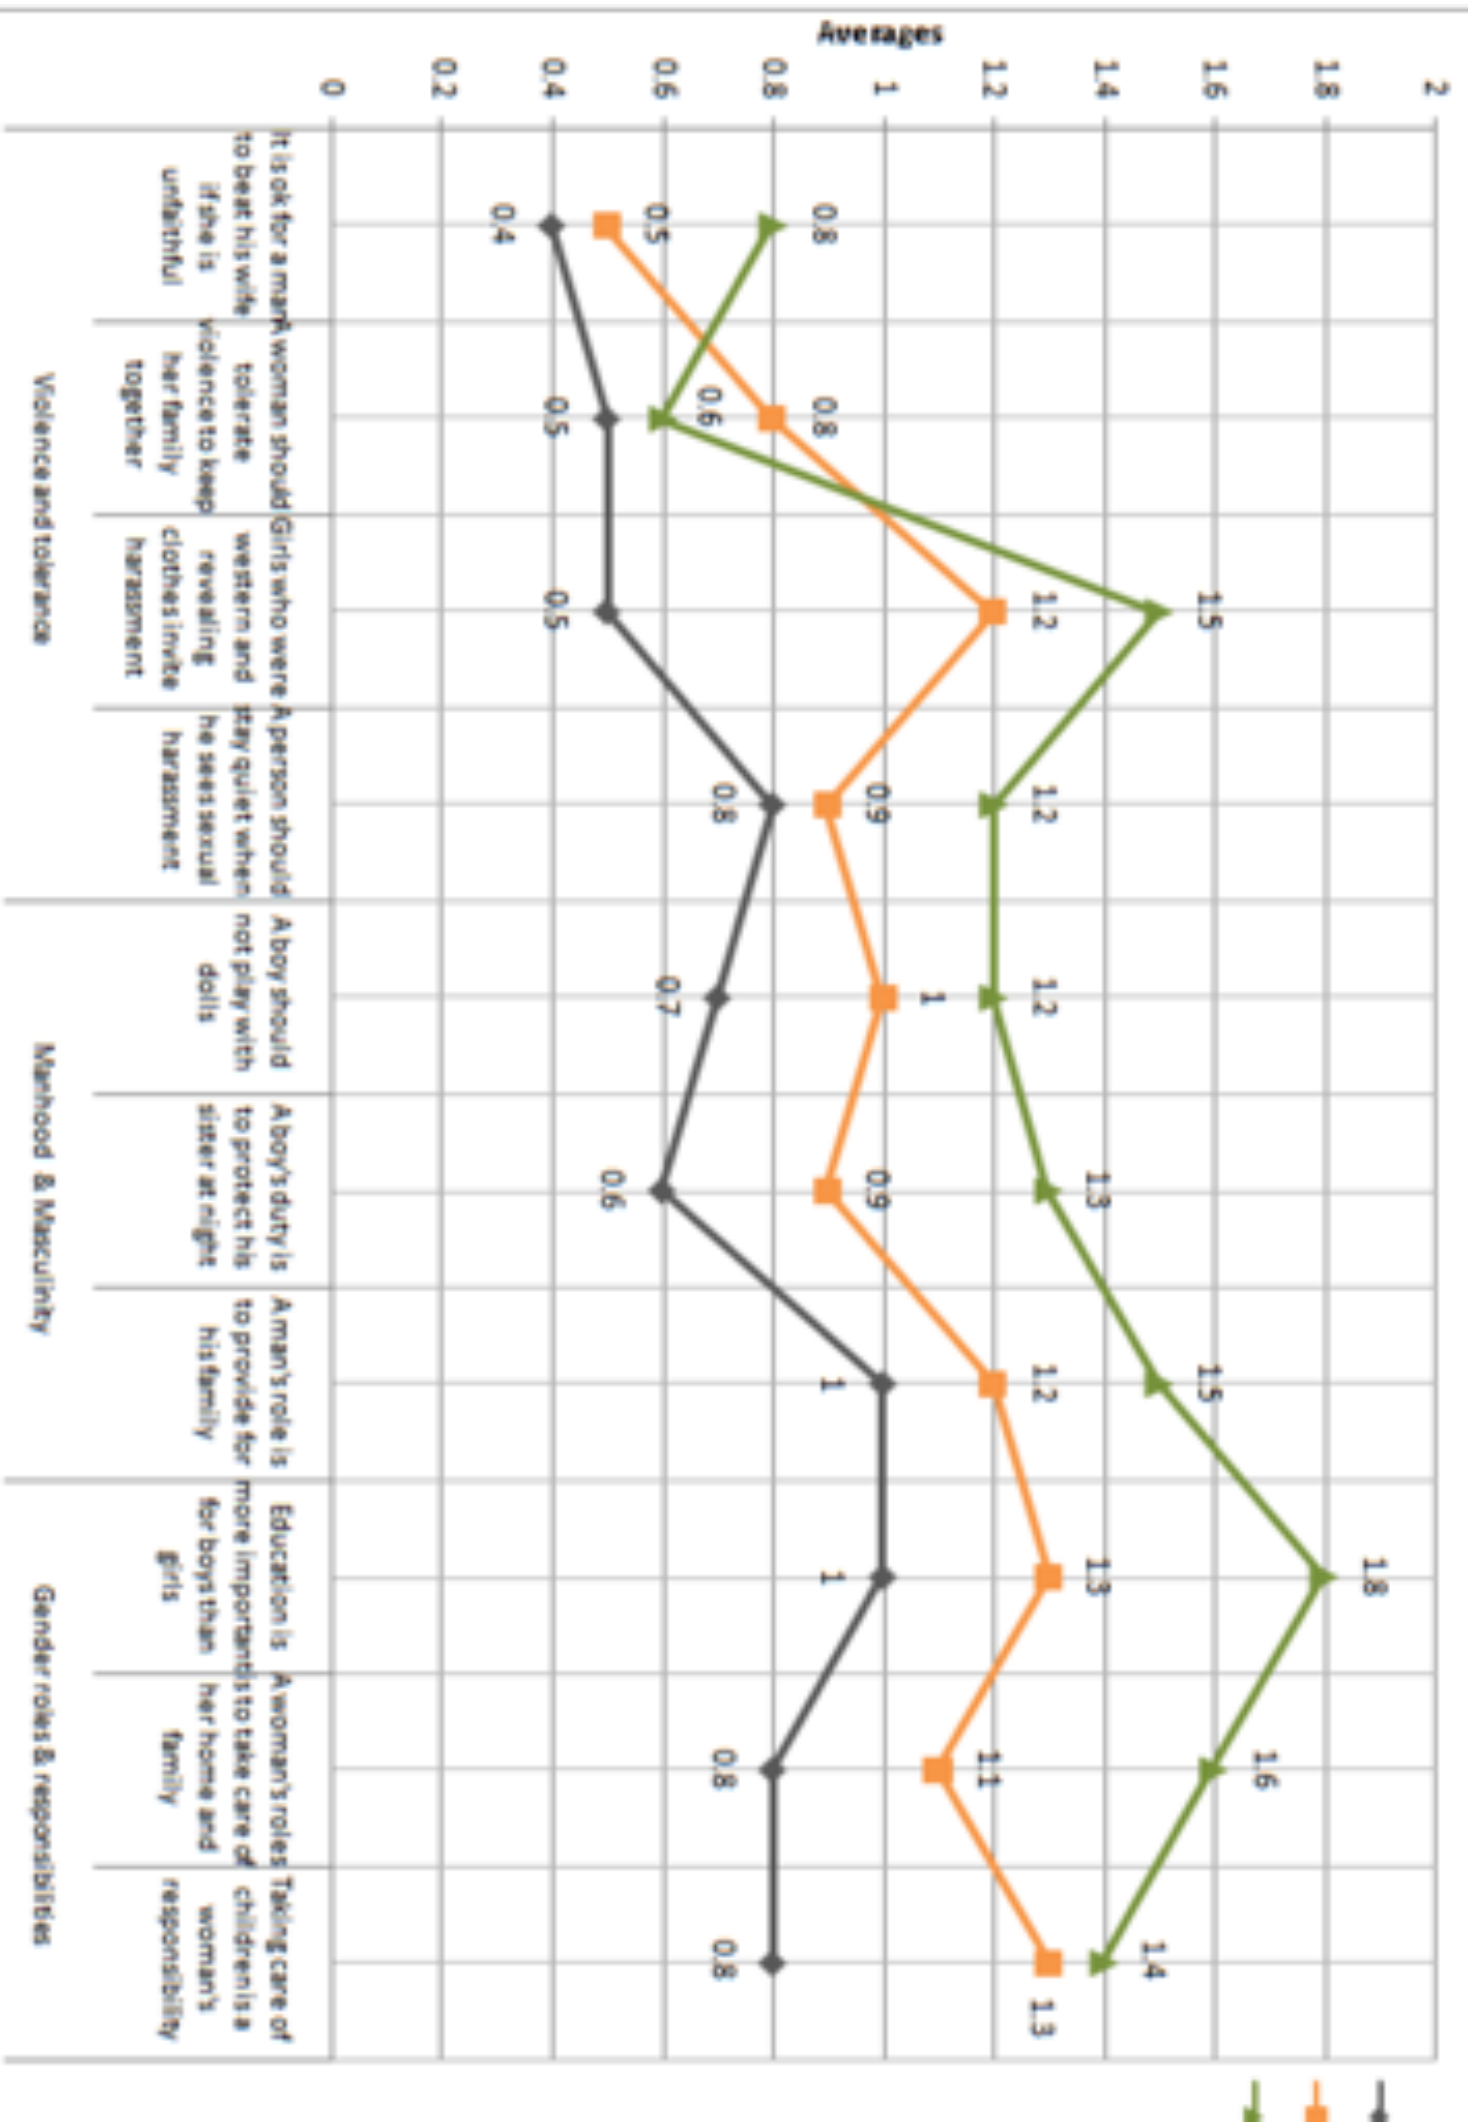

230 million

www.ecf.org.in/data

LEVI STRAUSS & CO.
SAN FRANCISCO, CALIF.

ORIGINAL RIVETED

QUALITY CLOTHING

116 million

www.ecf.org.in/data

58 million

www.ecf.org.in/data

Re-framing

System Building

Scaled Intervention

Direct Intervention

Re-framing

System Building

Scaled Intervention

Direct Intervention

OUR IMPACT

240

Organisations are members of Project Raise

12099

Boys have participated in programmes aimed at raising Gender Equitable Boys.

34

Organisations so far have adopted the approach of raising Gender Equitable Boys.

54

Percentage of boys demonstrated high equitable attitudes in the surveys conducted at the end of the programme.

Re-framing

System Building

Scaled Intervention

Direct Intervention

www.ecf.org.in

www.projectraise.org